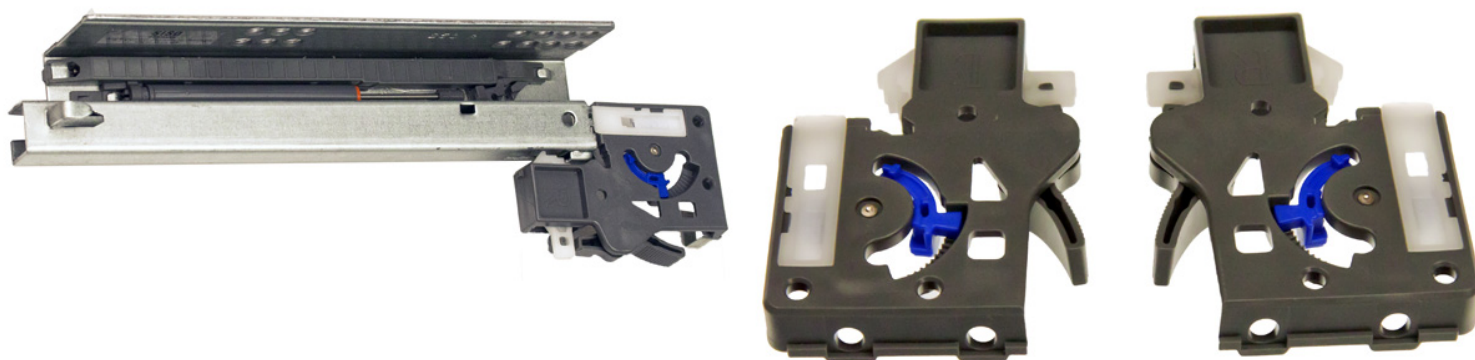

PRODUCT SHEET

Description:

Invis. Semi Ext. Slide, Self closing, Pre-Zinc, 450mm, W/Quick Release & Inner Dampers

Item number:

16.13.534-0

Units	Box	Carton	HS Code	Barcode
Pair	1	10	8302420090	
				5704866001090