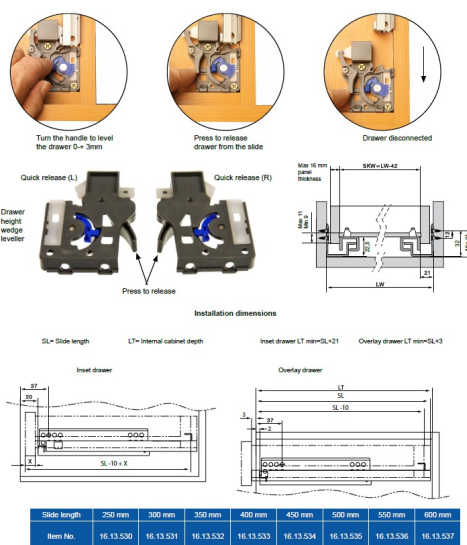

PRODUCT SHEET

Description:

Invis. Semi Ext. Slide, Self closing, Pre-Zinc, 450mm, W/Quick Release & Inner Dampers

Item number:

16.13.534-0

Units	Box	Carton	HS Code	Barcode
Pair	1	10	8302420090	
				5704866001090