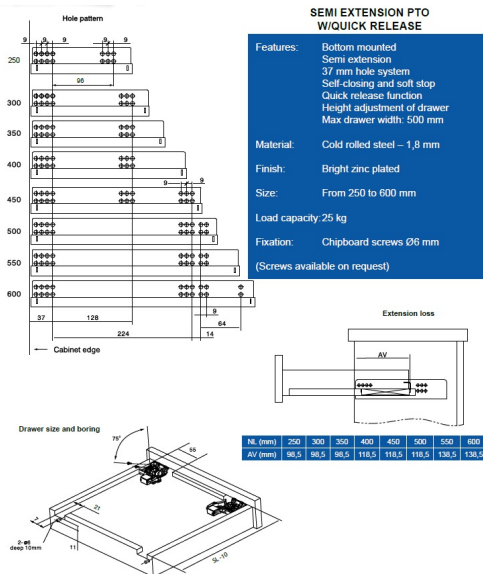

PRODUCT SHEET

Description:

Invis. Semi Ext. Slide, Self closing, Pre-Zinc, 450mm, W/Quick Release & Inner Dampers

Item number:

16.13.534-0

Units	Box	Carton	HS Code	Barcode
Pair	1	10	8302420090	
				5704866001090